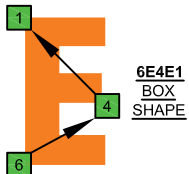

ENTIRE FINGERBOARD NOTE NAMES

ENTIRE FINGERBOARD INTERVALS

F Lydian mode
EDCAG
octaves
box shapes

F Lydian mode
SEMITONOMETER

Grid of diagrams showing note names, fingering, and intervals for the F Lydian mode across frets 1-15.