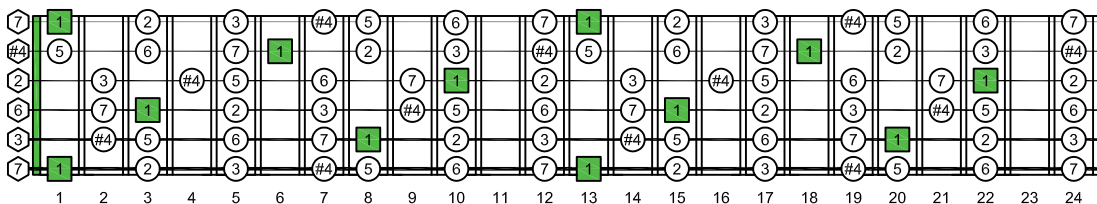

ENTIRE FINGERBOARD NOTE NAMES

ENTIRE FINGERBOARD INTERVALS

F Lydian mode
EDCAG
octaves
box shapes

F Lydian mode
SEMITONOMETER

Grid of diagrams showing note names, fingering, and intervals for the F Lydian mode across frets 1-15.