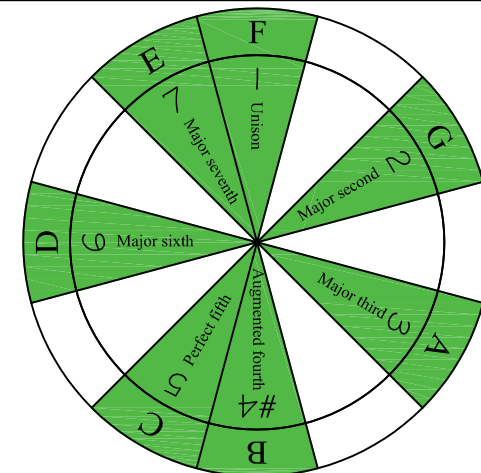

ENTIRE FINGERBOARD NOTE NAMES

ENTIRE FINGERBOARD INTERVALS

F Lydian mode
EDCAG
octaves
box shapes

F Lydian mode
SEMITONOMETER

Grid of diagrams showing note names, fingering, and intervals for the F Lydian mode across frets 1-15.