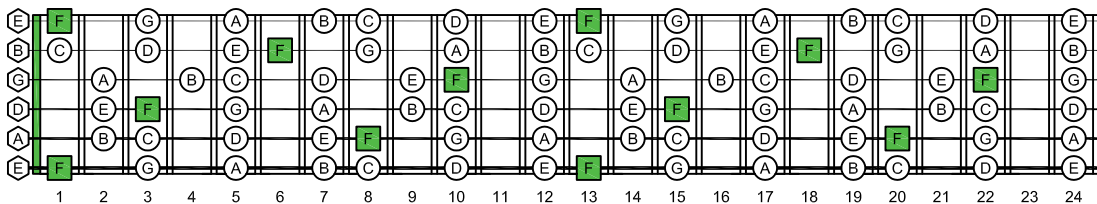

ENTIRE FINGERBOARD NOTE NAMES

ENTIRE FINGERBOARD INTERVALS

F Lydian mode
EDCAG
octaves
box shapes

F Lydian mode
SEMITONOMETER

Grid of diagrams showing note names, fingering, and intervals for the F Lydian mode across frets 1-15.