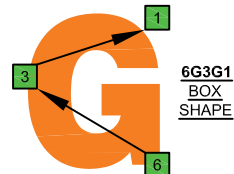

ENTIRE FINGERBOARD NOTE NAMES

ENTIRE FINGERBOARD INTERVALS

F Lydian mode
EDCAG
octaves
box shapes

F Lydian mode
SEMITONOMETER

Grid of diagrams showing note names, fingering, and intervals for the F Lydian mode across frets 1-15.