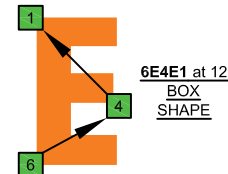

ENTIRE FINGERBOARD NOTE NAMES

ENTIRE FINGERBOARD INTERVALS

F Lydian mode
EDCAG
octaves
box shapes

F Lydian mode
SEMITONOMETER

Grid of diagrams showing note names, fingering, and intervals for the F Lydian mode across frets 1-15.