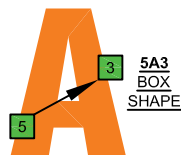

ENTIRE FINGERBOARD NOTE NAMES

ENTIRE FINGERBOARD INTERVALS

F Lydian mode
EDCAG
octaves
box shapes

F Lydian mode
SEMITONOMETER

Grid of diagrams showing note names, fingering, and intervals for the F Lydian mode across frets 1-15.